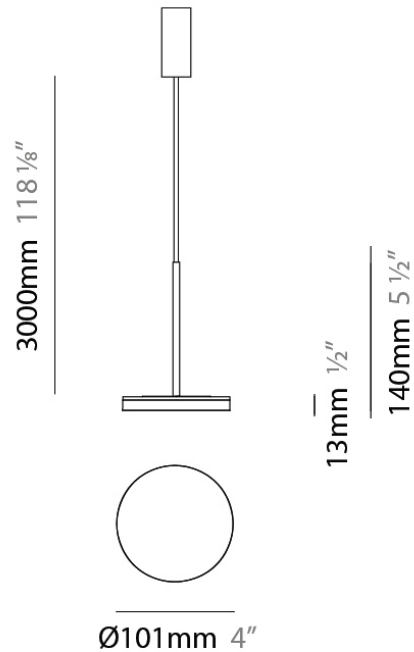

BELLA SUSPENSION

D81668-TIM

PROJECT	
TYPE	
NOTES	
QUANTITY	
DATE	

GENERAL

Series: Bella
Brand: Panzeri
Division: Design
Mounting Type: Suspension
Mounting Location: Ceiling
Subcategory: Pendant

PHYSICAL

Diameter (mm): 101
Diameter (in): 4
Height (mm): 13
Height (in): 1/2
Max. Overall Height (mm): 3013
Max. Overall Height (in): 118 7/8
Light Distribution: Indirect
Weight (kg): 0.54501
Weight (lbs): 1.2
Diffuser: Opal - Acrylic
Fixture Material: Aluminum Die Cast
Cable Details: 3000mm / 118 1/8" Cable

ELECTRICAL

Lamp Type: LED
Input Wattage (W): 6.5
Driver Location: Integrated
Input Voltage (V): 120

LED

Number of LEDs: 1
Color Temperature (°K): 2700
Max. Delivered Lumen (lm): 388
Nominal Lumen (lm): 460
CRI: >80 CRI

OPTICAL

RATINGS AND CERTIFICATIONS

Certified By: CSA Certified to UL and CSA Standards
IP rating: IP40