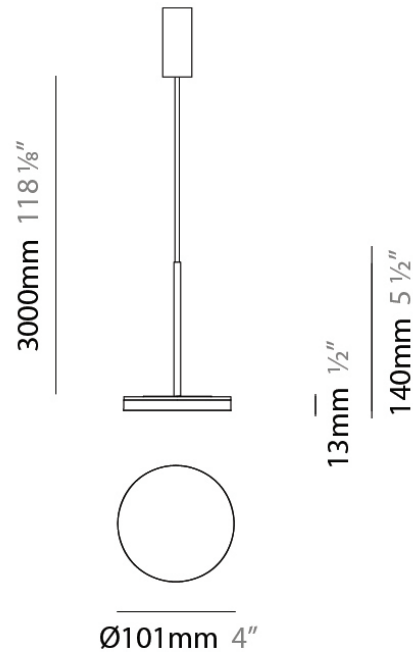

BELLA SUSPENSION

D81668-BRZ

PROJECT

TYPE

NOTES

QUANTITY

DATE

GENERAL

Series: Bella

Brand: Panzeri

Division: Design

Mounting Type: Suspension

Mounting Location: Ceiling

Subcategory: Pendant

PHYSICAL

Diameter (mm): 101

Diameter (in): 4

Height (mm): 13

Height (in): 1/2

Max. Overall Height (mm): 3013

Max. Overall Height (in): 118 7/8

Light Distribution: Indirect

Weight (kg): 0.54501

Weight (lbs): 1.2

Diffuser: Opal - Acrylic

Fixture Material: Aluminum Die Cast

ELECTRICAL

Lamp Type: LED

Input Wattage (W): 6.5

Dimming: Non-Dimmable

Driver Included: Yes

Driver Location: Integrated

Driver Type: Constant Voltage - Universal

Driver Class: Class 2

Input Voltage (V): 120

LED

Color Temperature (°K): 2700

Max. Delivered Lumen (lm): 467

CRI: >80 CRI

OPTICAL

RATINGS AND CERTIFICATIONS

Certified By: CSA Certified to UL and CSA Standards

IP rating: IP40