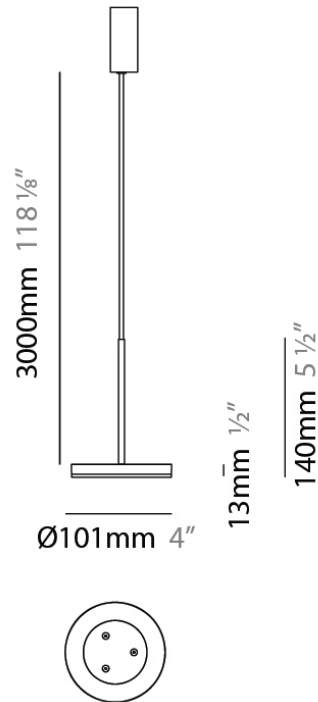

BELLA SUSPENSION

D81667-TIM

PROJECT	
TYPE	
NOTES	
QUANTITY	
DATE	

GENERAL

Series: Bella
Brand: Panzeri
Division: Design
Mounting Type: Suspension
Mounting Location: Ceiling
Subcategory: Pendant

PHYSICAL

Shape: Disc
Diameter (mm): 101
Diameter (in): 4
Height (mm): 13
Height (in): 1/2
Max. Overall Height (mm): 3013
Max. Overall Height (in): 118 ⁵/₈
Light Distribution: Direct
Weight (kg): 0.54501
Weight (lbs): 1.2
Diffuser: Opal - Acrylic
Fixture Material: Metal

ELECTRICAL

Lamp Type: LED
Input Wattage (W): 6.5
Dimming: Non-Dimmable
Driver Location: Integrated
Input Voltage (V): 120

LED

Number of LEDs: 1
Color Temperature (°K): 2700
Max. Delivered Lumen (lm): 388
Nominal Lumen (lm): 460
CRI: >80 CRI

OPTICAL

RATINGS AND CERTIFICATIONS

Certified By: CSA Certified to UL and CSA Standards
IP rating: IP40