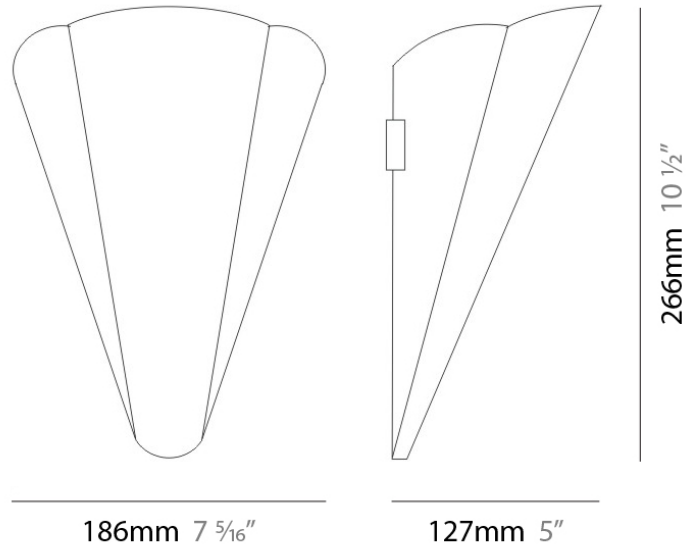

D23012

PROJECT	
TYPE	
NOTES	
QUANTITY	
DATE	

GENERAL

Series: Bella
Division: Design
Mounting Type: Surface
Mounting Location: Wall
Subcategory: Ambient

PHYSICAL

Shape: Cone
Length (mm): 186
Length (in): 7 ⁵/₁₆
Height (mm): 266
Height (in): 10 ¹/₂
Extension (mm): 127
Extension (in): 5
Light Distribution: Omnidirectional
Weight (kg): 1.63
Weight (lbs): 3.6
Diffuser: Amber Glass
Fixture Finish: ALU
Fixture Material: Metal

ELECTRICAL

Number of Lamps: 1
Lamp Type: LED Retrofit
Lamp Shape: A19
Bulb Included: Bulb Not Included
Total Output Wattage (W): 18
Max. Wattage Per Lamp (W): 18
Lamp Base: E26
Input Voltage (V): 120

LED

OPTICAL

RATINGS AND CERTIFICATIONS

Certified By: CSA Certified to UL and CSA Standards
IP rating: IP20